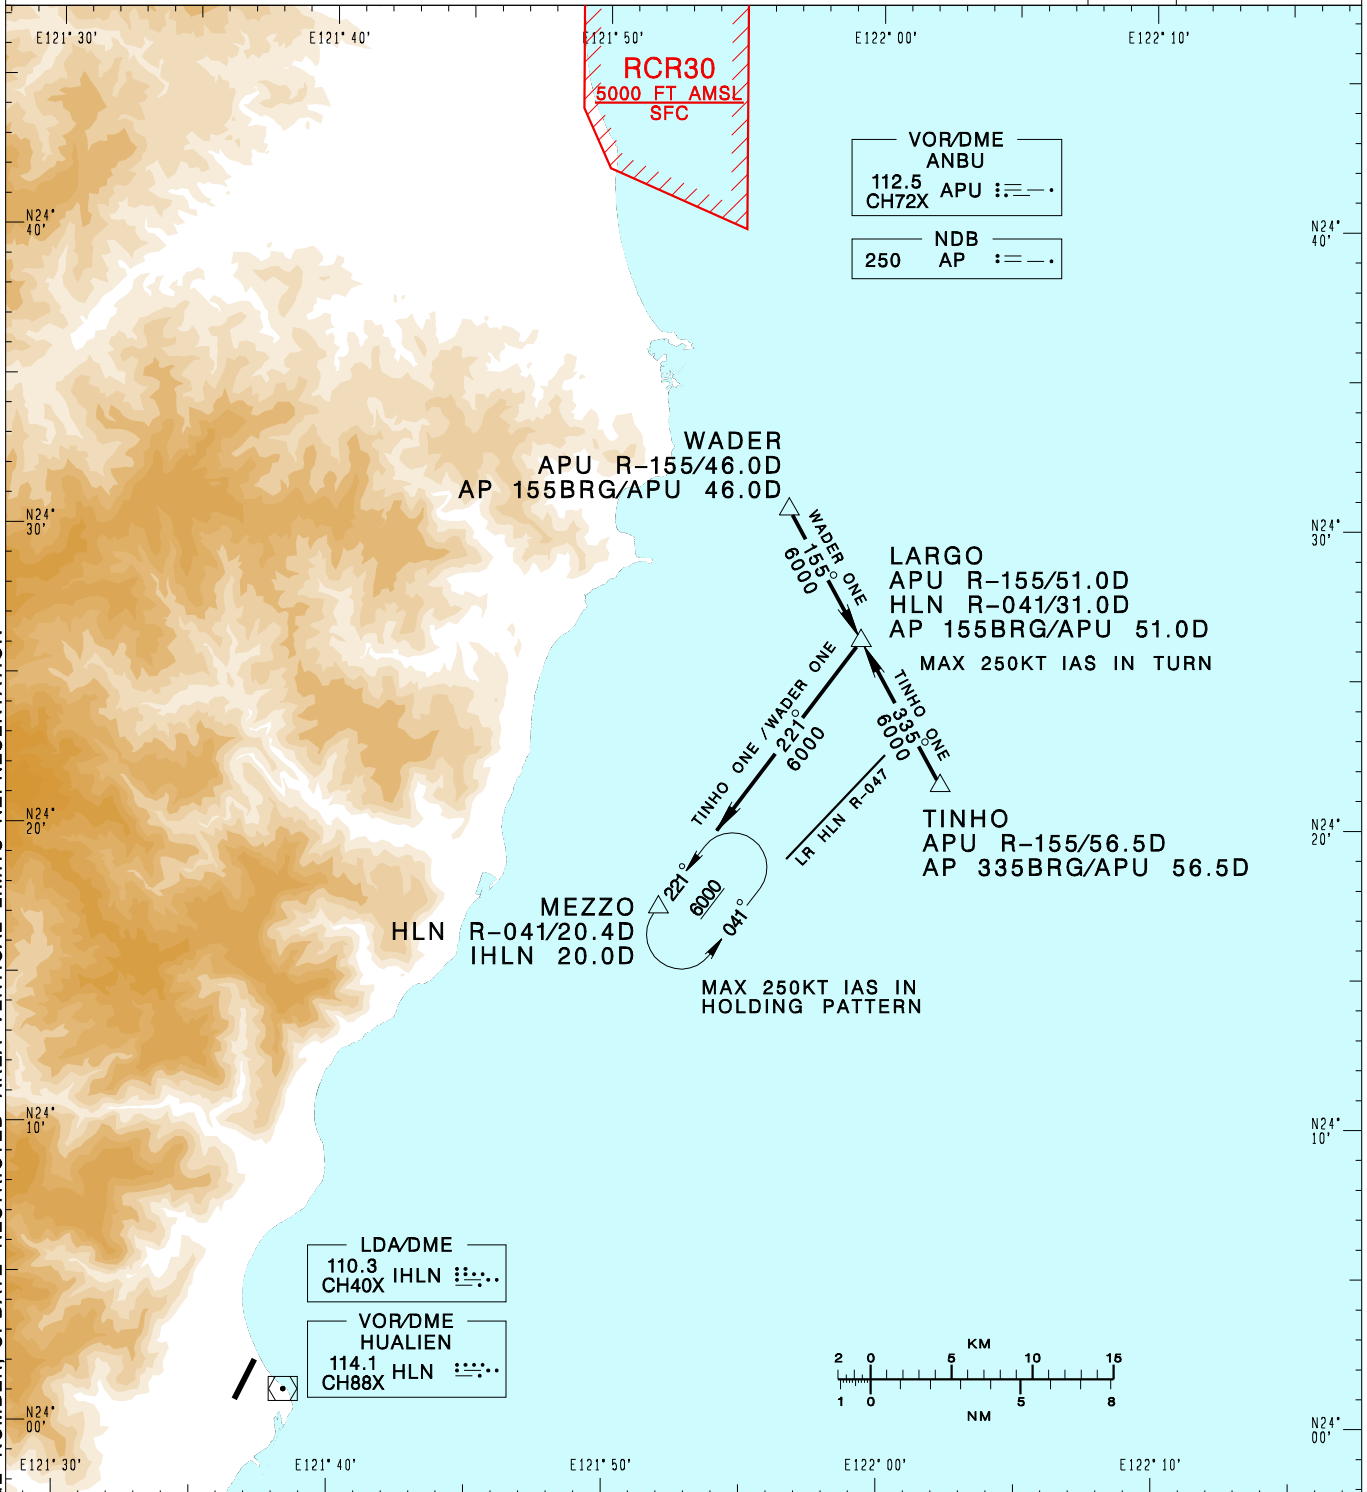

花蓮機場
HUALIEN AD

RCYU STAR
TINHO ONE
WADER ONE

TAIPEI APP 124.0 119.1 330.2 276.8				HUALIEN TWR 118.1 126.18 236.6				VAR 4° W
Apt Elev: 51'		Trans Level: FL130		Trans Alt: 11,000'				
BEARINGS ARE MAGNETIC; DISTANCES ARE NAUTICAL MILES; ELEVATIONS, HEIGHTS IN FEET								

CHANGES: NEW PAGE NUMBER, UPDATE RESTRICTED AREA VERTICAL LIMITS REPRESENTATION

TINHO ONE ARRIVAL

Depart TINHO, track APU R-155/AP 335BRG to LARGO, then turn left to track HLN R-041 to MEZZO, MAX 250KT IAS IN TURN.

WADER ONE ARRIVAL

Depart WADER, track APU R-155/AP 155BRG to LARGO, then turn right to track HLN R-041 to MEZZO.